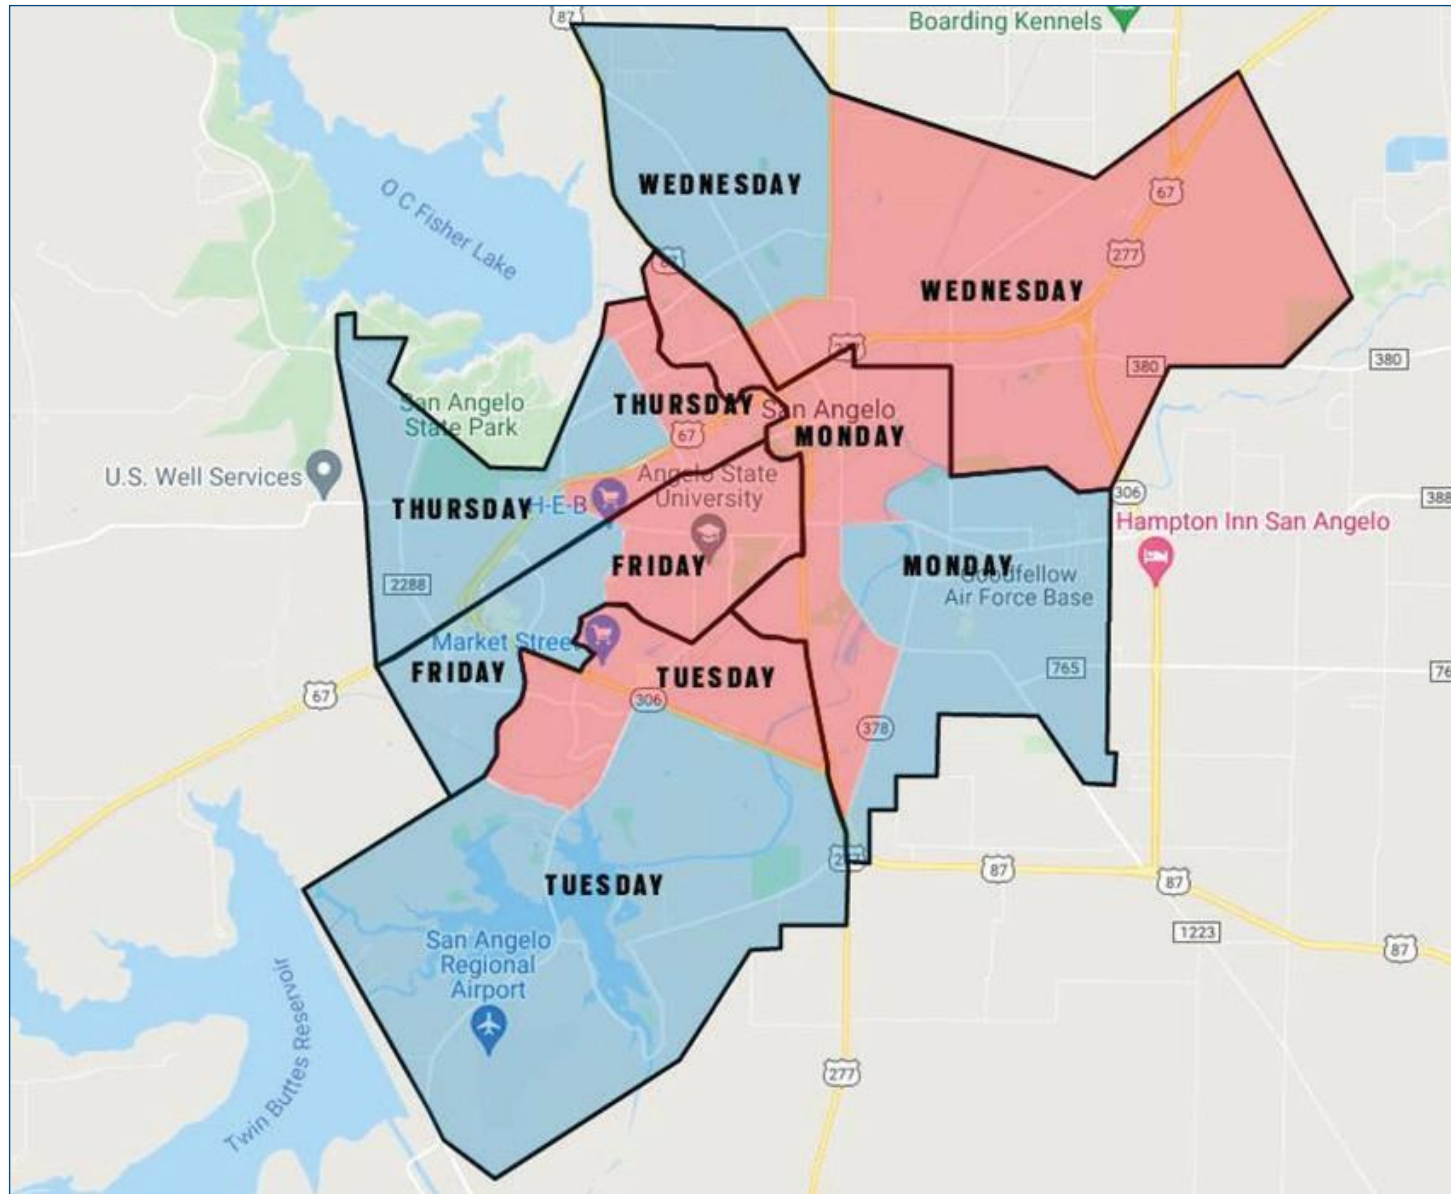

City of San Angelo

2022 Recycling and Bulk Pickup Schedule

cosatx.us

What to Recycle

Republic Services® now lets you place all your recycling in one cart with no sorting, though all recyclables must be empty, clean and dry and not bagged. The following items should be placed in your recycling cart:

- Flattened corrugated cardboard
- Boxboard, cereal and frozen food boxes
- Plastics #1 and #2. #1 plastics include soda and water bottles, mouthwash bottles, peanut butter jars and salad dressing and vegetable oil plastics. The latter three should be cleaned before recycling. #2 plastics include milk jugs, juice bottles, bleach, detergent and household cleaner bottles, and shampoo bottles
- Steel, tin and aluminum cans
- Empty aerosol cans

What NOT to Recycle

- Plastic grocery bags or trash bags
- Mixed papers and plastics #3-#7 are no longer acceptable
- Batteries
- Polystyrene foam (food containers, cups and packing peanuts)
- Glass
- Foil
- Pill bottles
- Plastic or metal clothes hangers
- Light bulbs
- Frozen food bags and chip bags
- Hazardous or toxic product containers (paint cans or lighter fluid containers)
- Food and wet waste
- Food-contaminated paper plates and napkins
- Appliances and electronics
- Bubble wrap
- Garden hoses
- Rubber balls and sports equipment
- Tires or wood
- Yard waste