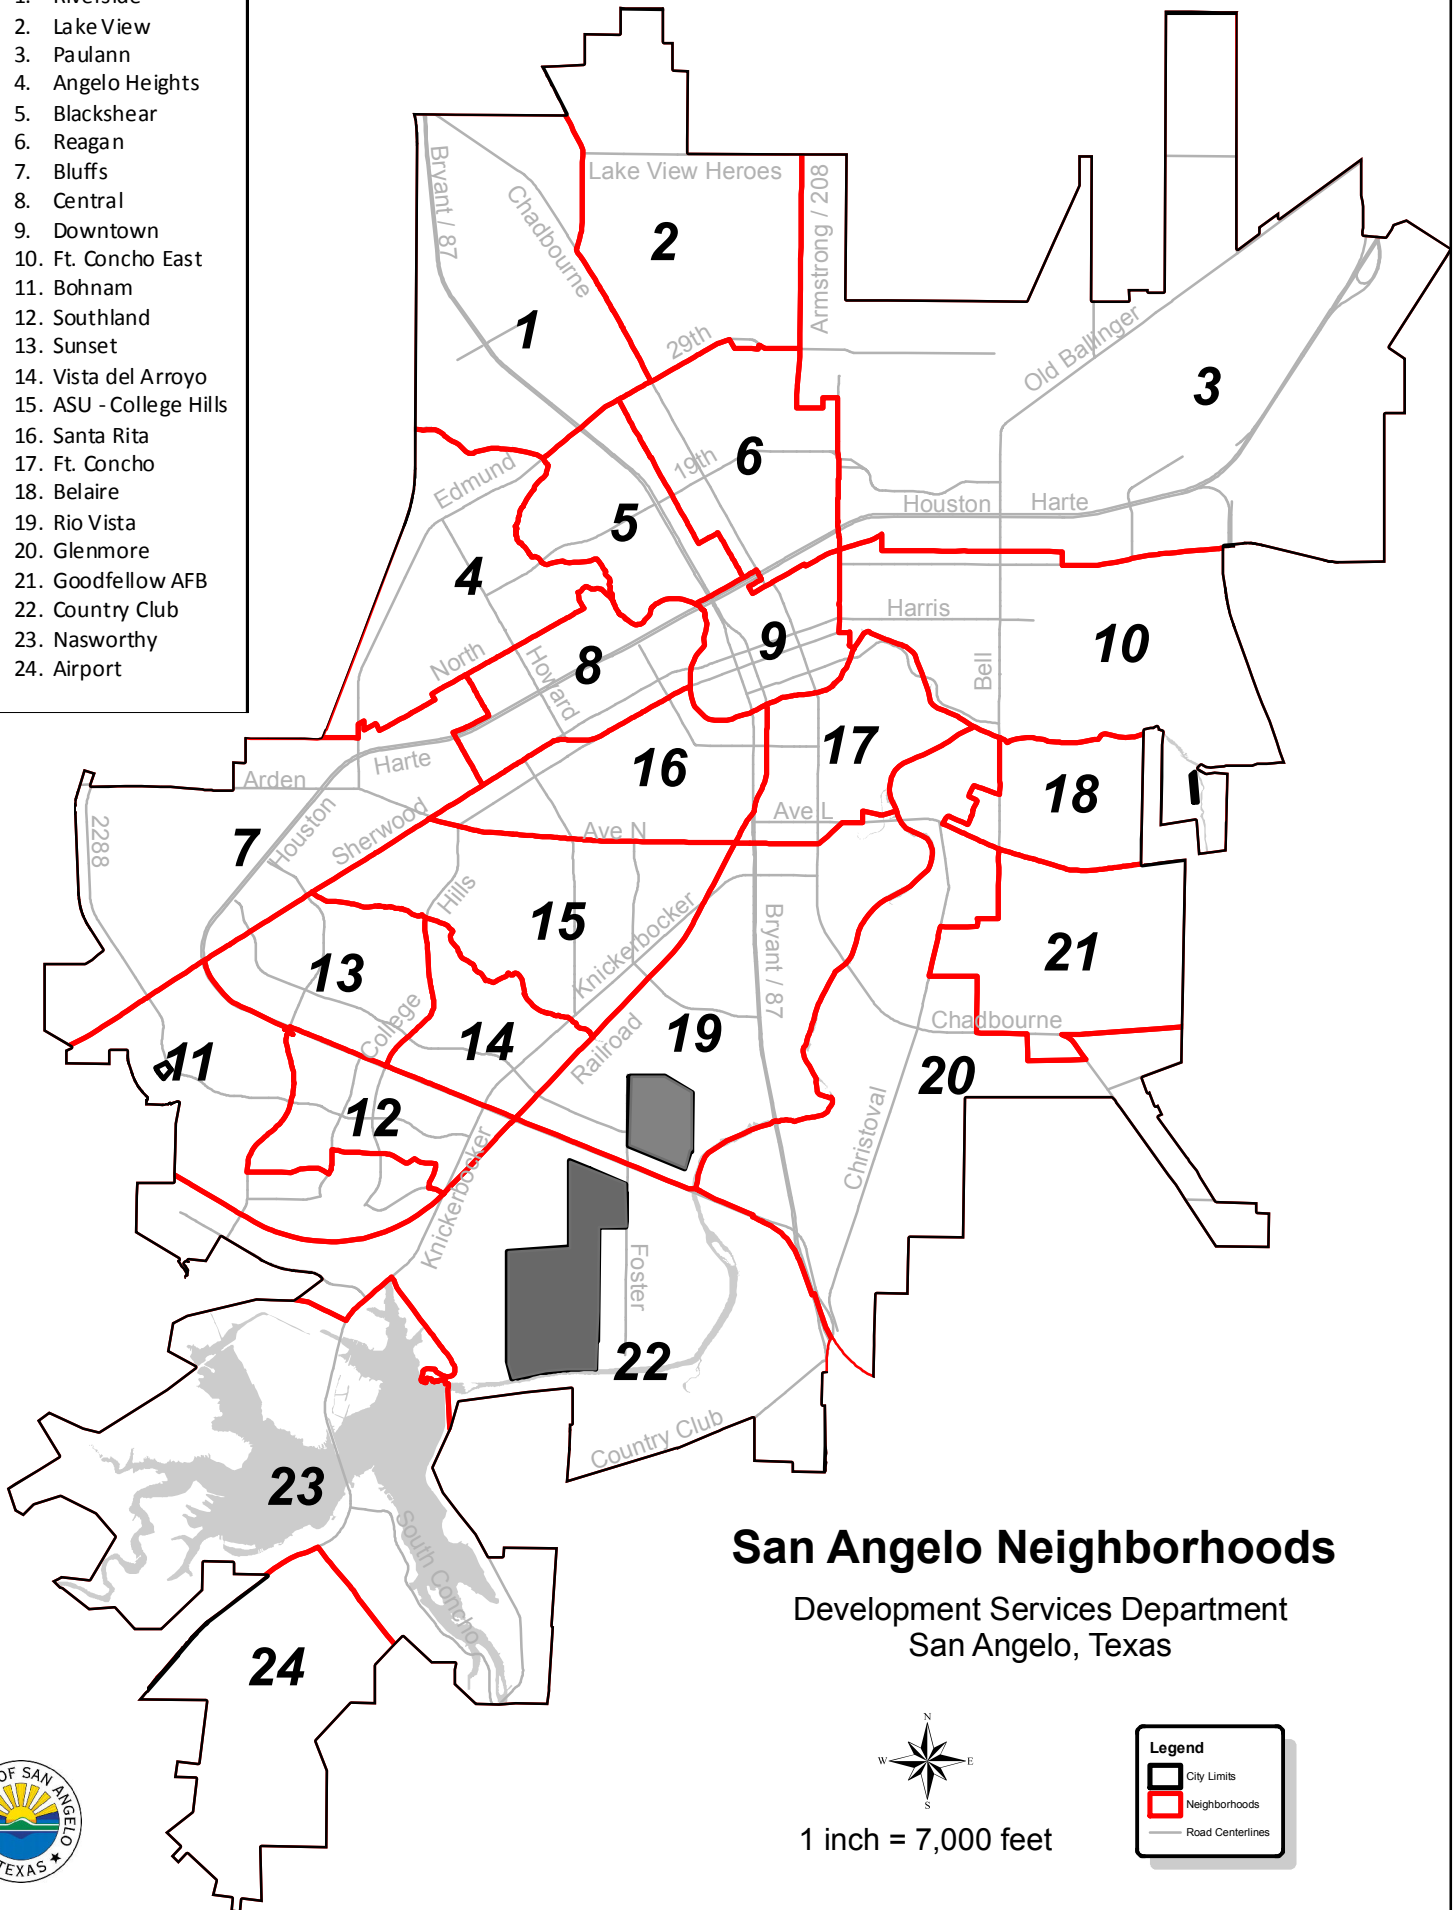

List of Neighborhoods

1. Riverside
2. Lake View
3. Paulann
4. Angelo Heights
5. Blackshear
6. Reagan
7. Bluffs
8. Central
9. Downtown
10. Ft. Concho East
11. Bohnam
12. Southland
13. Sunset
14. Vista del Arroyo
15. ASU - College Hills
16. Santa Rita
17. Ft. Concho
18. Belaire
19. Rio Vista
20. Glenmore
21. Goodfellow AFB
22. Country Club
23. Nasworthy
24. Airport

# San Angelo Neighborhoods

Development Services Department  
San Angelo, Texas

1 inch = 7,000 feet

**Legend**

- City Limits
- Neighborhoods
- Road Centerlines