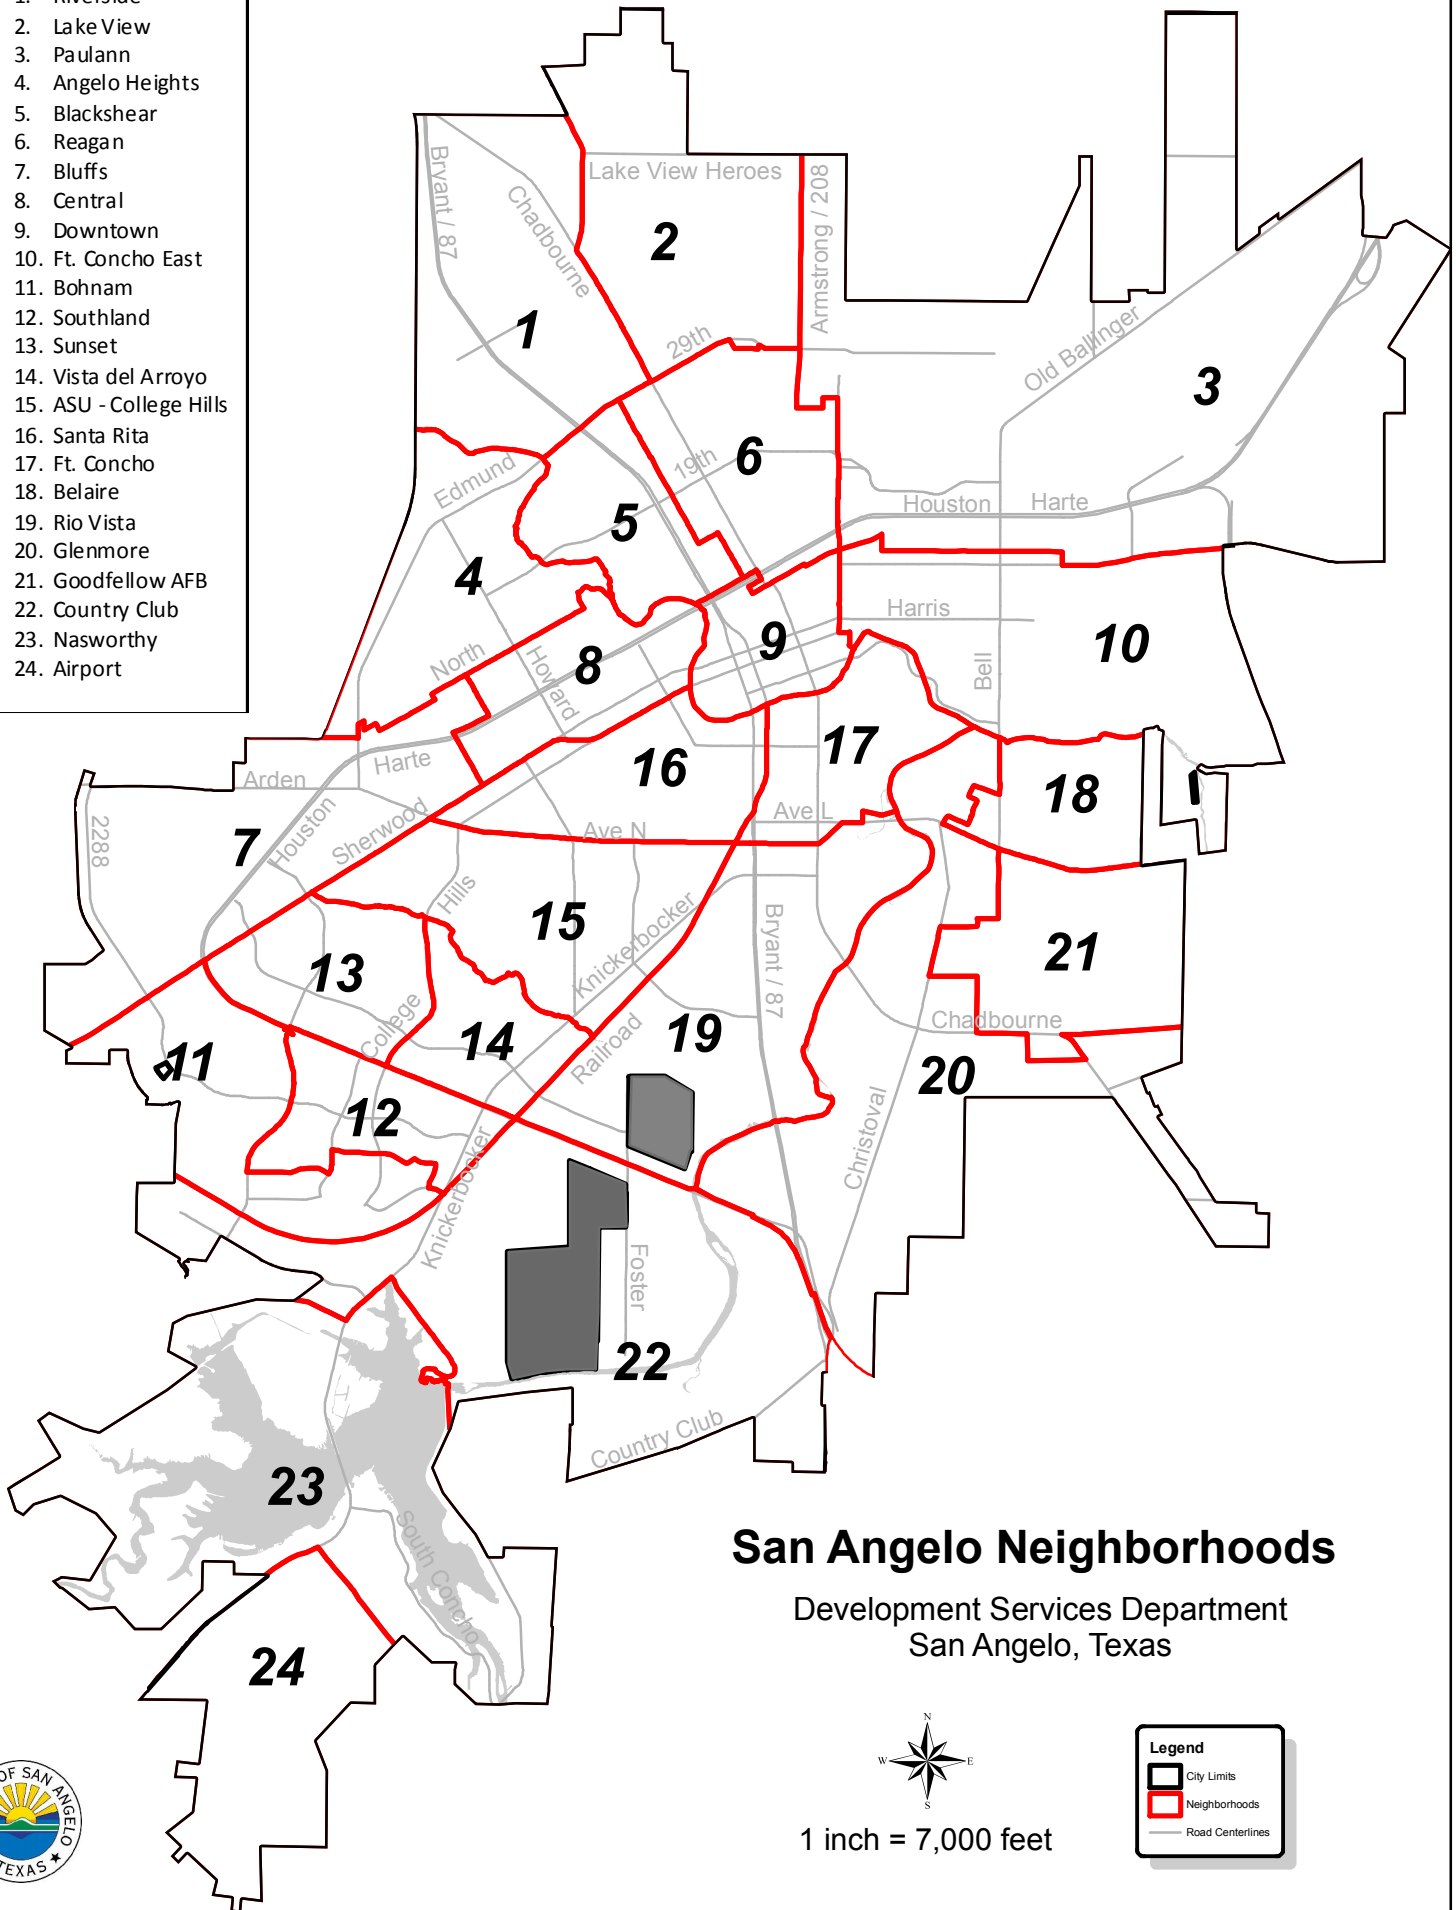

List of Neighborhoods

1. Riverside
2. Lake View
3. Paulann
4. Angelo Heights
5. Blackshear
6. Reagan
7. Bluffs
8. Central
9. Downtown
10. Ft. Concho East
11. Bohnam
12. Southland
13. Sunset
14. Vista del Arroyo
15. ASU - College Hills
16. Santa Rita
17. Ft. Concho
18. Belaire
19. Rio Vista
20. Glenmore
21. Goodfellow AFB
22. Country Club
23. Nasworthy
24. Airport

San Angelo Neighborhoods

Development Services Department
San Angelo, Texas

1 inch = 7,000 feet

Legend

- City Limits
- Neighborhoods
- Road Centerlines